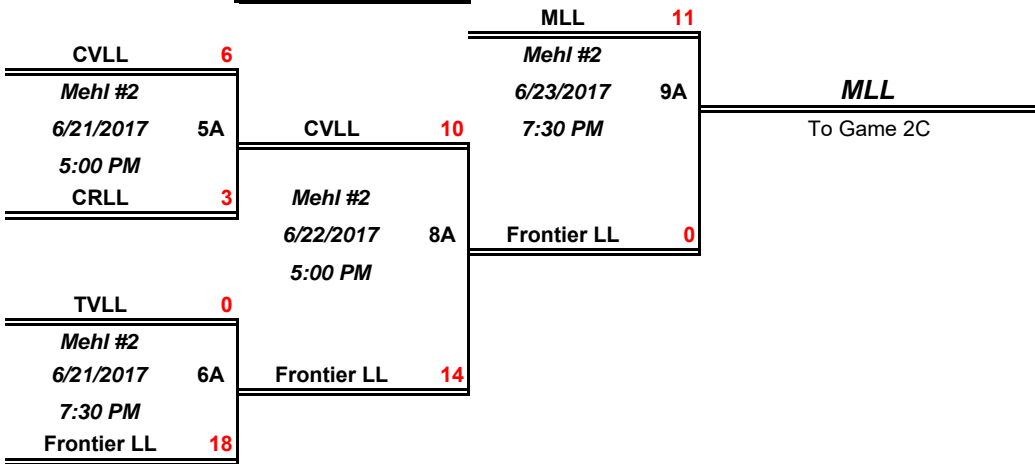

6 Teams, Double Elimination BRACKET A

REV: 6/28/2017

**2017
Little League Baseball
AZ DISTRICT 5**

Loser's Bracket

CHAMPIONSHIP PLAYOFF

(Continuation of Double Elimination Format)

TMLL	7
Mehl #2	
6/26/2017	1C
7:30 PM	
WLL	14

MLL	5
Mehl #2	
6/26/2017	2C
5:00 PM	
OVLL	15

WLL	9
Mehl #2	
6/28/2017	4C
6:30 PM	
OVLL	11
Mehl #2	
6/27/2017	3C
6:30 PM	
TMLL	1

Winner 4C	
Mehl #2	
6/29/2017	5C
6:30 PM	
Loser 4C (If First Loss)	

WINNER ADVANCES TO STATE
 Fiesta Park Mesa | D7
 Start Date: 7/17/2017

Western Little League!
District Champs!

CONSOLATION BRACKET