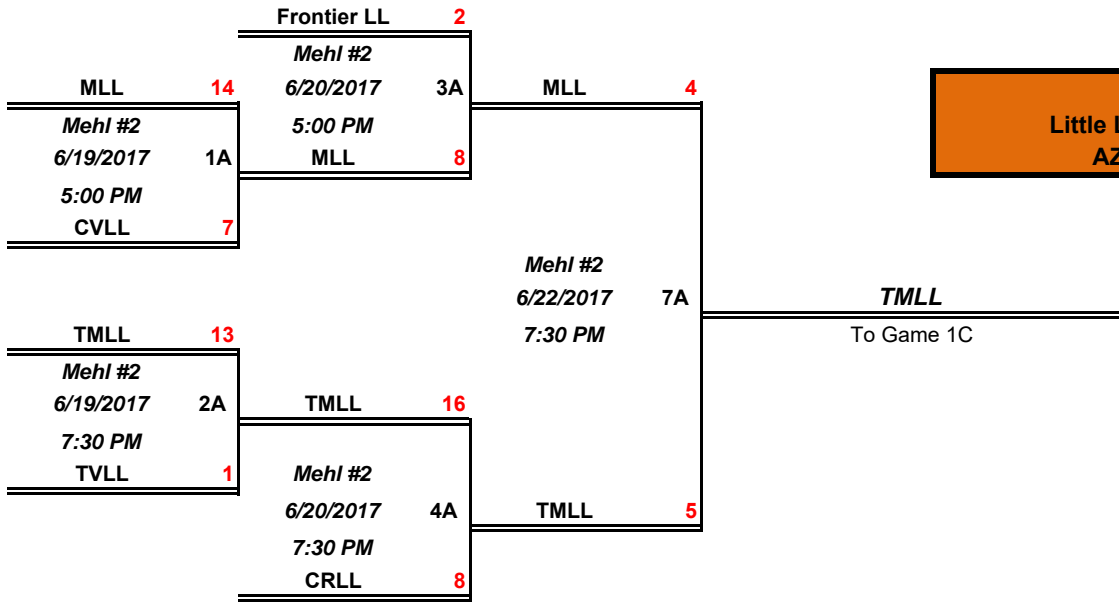

6 Teams, Double Elimination BRACKET A

REV: 6/28/2017

**2017
Little League Baseball
AZ DISTRICT 5**

Loser's Bracket

CHAMPIONSHIP PLAYOFF

(Continuation of Double Elimination Format)

TMLL	7
Mehl #2	
6/26/2017	1C
7:30 PM	
WLL	14

MLL	5
Mehl #2	
6/26/2017	2C
5:00 PM	
OVLL	15

WLL	9
Mehl #2	
6/28/2017	4C
6:30 PM	
OVLL	11
Mehl #2	
6/27/2017	3C
6:30 PM	
TMLL	1

Winner 4C	
Mehl #2	
6/29/2017	5C
6:30 PM	
Loser 4C (If First Loss)	

WINNER ADVANCES TO STATE
 Fiesta Park Mesa | D7
 Start Date: 7/17/2017

Western Little League!
District Champs!

CONSOLATION BRACKET